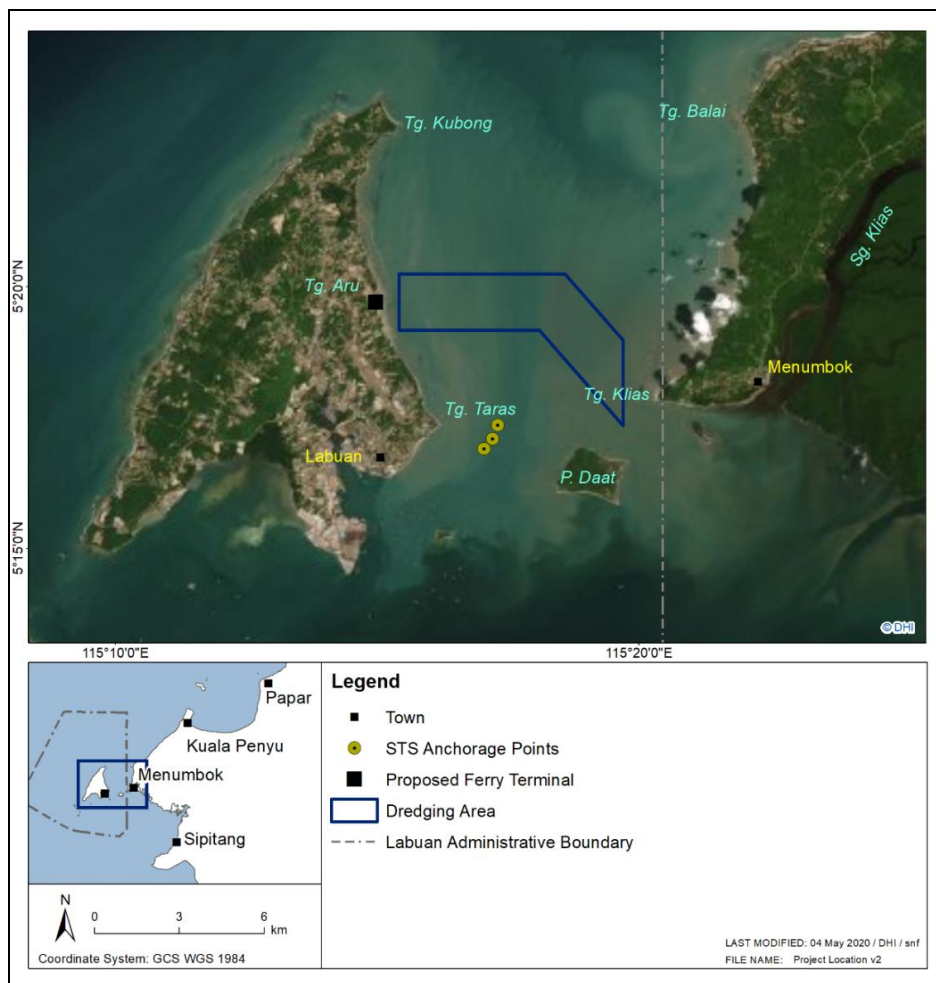

ENVIRONMENTAL IMPACT ASSESSMENT REPORT

FAICA BINA SDN BHD

CADANGAN KERJA-KERJA Pengerukan Pasir Laut Dari Tanjung Aru, Labuan Ke Menumbok, Sabah

REVISED EIA

LI ENVIRONMENTAL CONSULTANTS SDN BHD

MARCH 2021

FIRST SCHEDULE

ENVIRONMENTAL IMPACT ASSESSMENT REPORT

FAICA BINA SDN BHD

CADANGAN KERJA-KERJA Pengerukan Pasir Laut dari
Tanjung Aru, Labuan ke Menumbok, Sabah

REVISED EIA

By

LI ENVIRONMENTAL CONSULTANTS SDN BHD

MARCH 2021