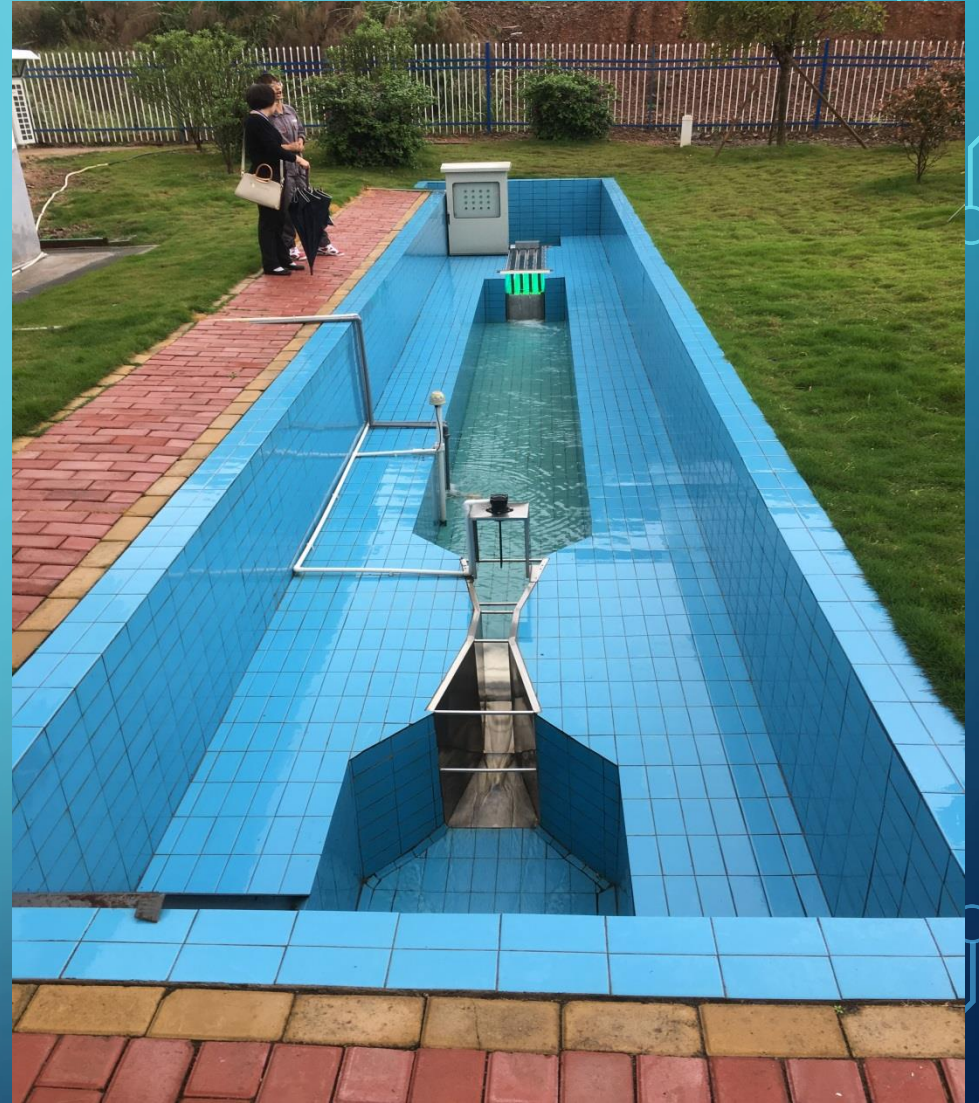

NCMT:

Nano Ceramic Membrane Sewage Treatment Technique