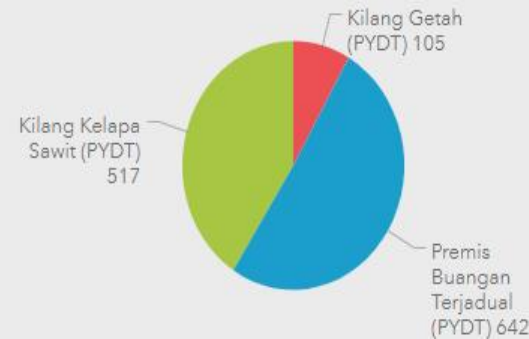

Last update: a minute ago

Senarai Inventori Punca Pencemaran

- JAYA DUA BELAS CONST. S/B
  PLO 194 JALAN ANGKASAMAS 5, TEBRAU, JOHOR BAHRU, JOHOR
- INOAC MALAYSIA SDN BHD
  NO.4 JALAN RIANG 21, KAWASAN PERINDUSTRIAN TAMAN GEMBIRA, TAMPOI, JOHOR BAHRU, JOHOR
- GUNUNG RIA (M) SDN. BHD.
  NO. 9 & 10, LOT 67 KAWASAN PERINDUSTRIAN BAKAR ARANG, FASA V, KUALA MUDA, KEDAH
- YIH LIAN INDUSTRIES SDN. BHD.
  D 144, JALAN CENDANA 4/4A KAWASAN PERUSAHAAN CENDANA 08000 SUNGAI PETANI KEDAH , KUALA MUDA, KEDAH
- ANGKASA UNIK SDN BHD
  LOT 96, KAWASAN PERINDUSTRIAN KUALA KETIL , KUALA MUDA, KEDAH
- NAGOYA PLASTIC IND. SDN. BHD.
  LOT 90,1249, JALAN AMAN 2,KWSN PERUSAHAAN TAMAN MAKMUR,09600 LUNAS KULIM. , KULIM, KEDAH
- LEE POH TRADING
  LOT 42, LORONG MAKMUR 4/7, TAMAN MAKMUR LUNAS KEDAH , KULIM, KEDAH
- GALLEX PRECISION IND. (P) SDN. BHD.
  PLOT 315 KAWASAN PERINDUSTRIAN SUNGAI PETANI, KUALA MUDA, KEDAH
- MASRAY PLASTIK SDN BHD (FACTORY II)
  LOT 35, KAWASAN PERINDUSTRIAN ALOR GAJAH, MELAKA, ALOR GAJAH, MELAKA
- SOON SIM SIONG
  NO 17 JLN JASA MERDEKA 1A TMN DATO' TAMBY CHIK , MELAKA TENGAH, MELAKA

Last update: a minute ago