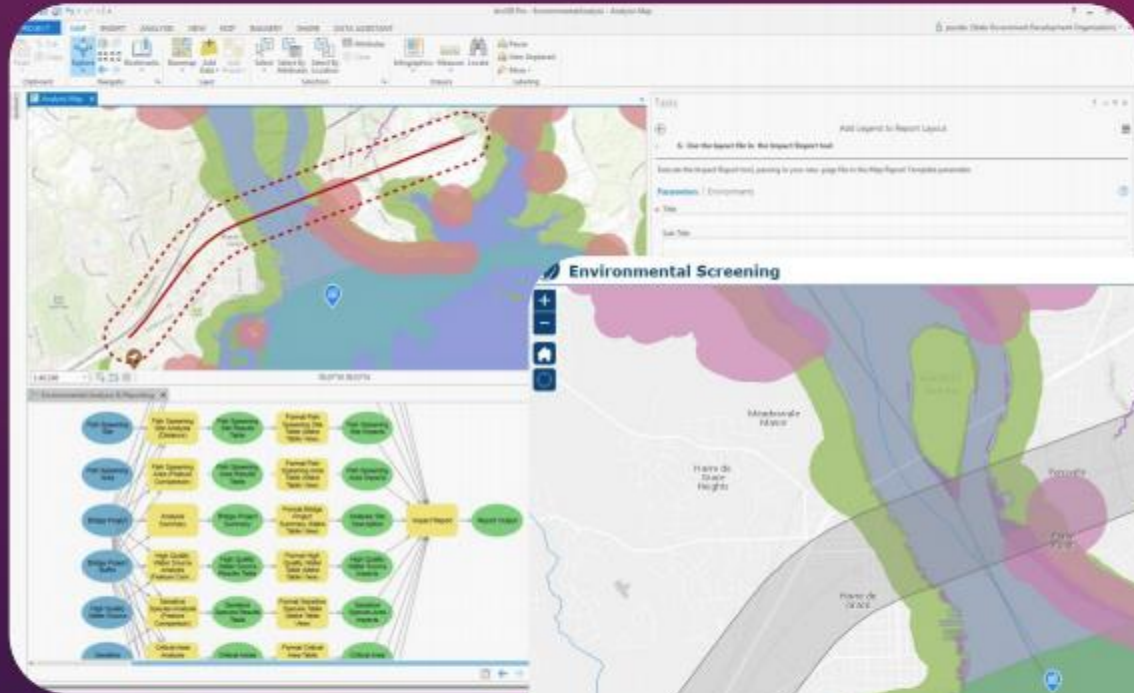

GIS is Solving Environmental Challenges

Integrating & Interconnecting Organizations

- ✓ Enhance Decision Making
- ✓ Streamline Environmental Operations
- ✓ Increase Operational Awareness
- ✓ Improve Analytical Capabilities
- ✓ Increase Service to Community
- ✓ Increase Community Engagement and Feedback
- ✓ Doing More with Less!

Environmental Impact

A collection of maps and apps that support the identification of potential environmental impacts

Analyze

Communicate

Solicit Feedback

Environmental Screening

Web based analysis and reporting of potential impacts on the natural environment

- Enables JAS to:
 - Quickly identify potential impacts
 - Sensitive species/protected areas
 - Other areas of concern
 - Use results for further analysis
 - Communicate analysis results with stakeholders
 - Support management decisions
 - Engage stakeholders