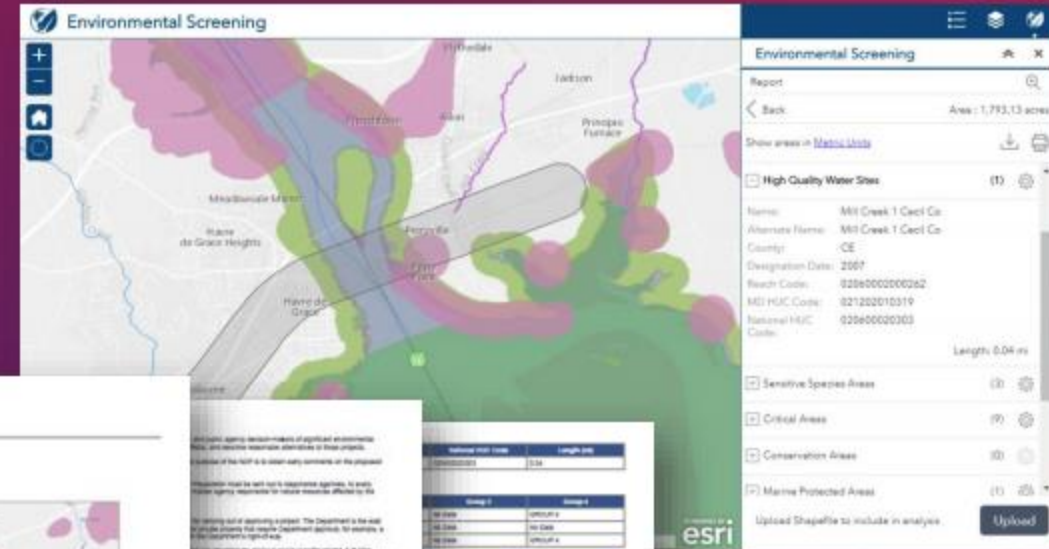

Environmental Impact

A collection of maps and apps that support the identification of potential environmental impacts

Analyze

Communicate

Solicit Feedback

Environmental Screening

Web based analysis and reporting of potential impacts on the natural environment

- Enables JAS to:
 - Quickly identify potential impacts
 - Sensitive species/protected areas
 - Other areas of concern
 - Use results for further analysis
 - Communicate analysis results with stakeholders
 - Support management decisions
 - Engage stakeholders