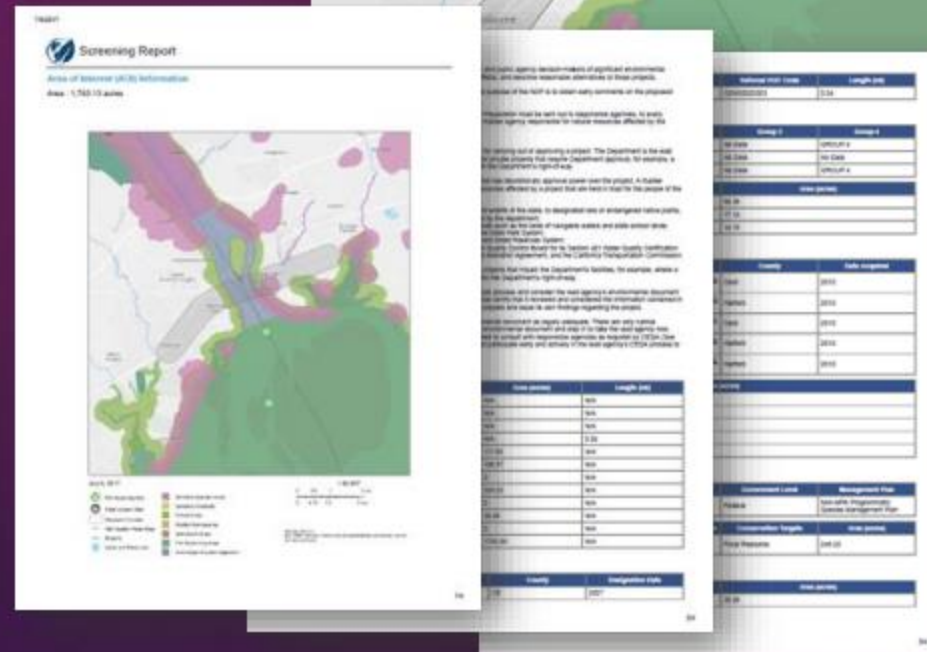

Environmental Impact

A collection of maps and apps that support the identification of potential environmental impacts

Analyze

Communicate

Solicit Feedback

Environmental Screening

Web based analysis and reporting of potential impacts on the natural environment

- Enables JAS to:
 - Quickly identify potential impacts
 - Sensitive species/protected areas
 - Other areas of concern
 - Use results for further analysis
 - Communicate analysis results with stakeholders
 - Support management decisions
 - Engage stakeholders