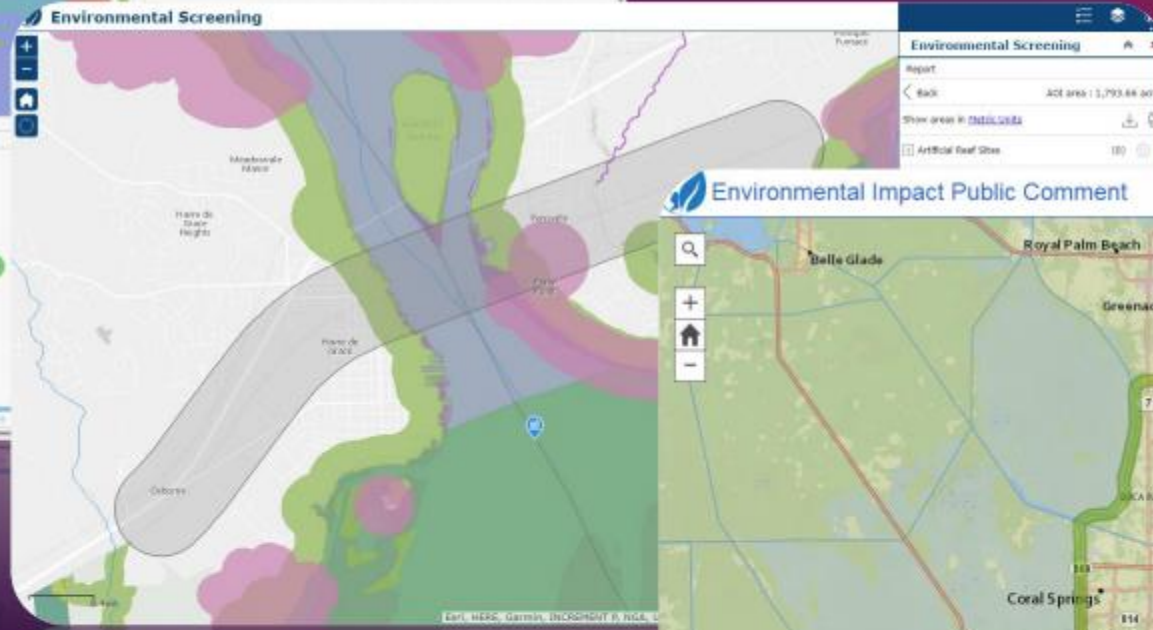

GIS is Solving Environmental Challenges

Integrating & Interconnecting Organizations

- ✓ Enhance Decision Making
- ✓ Streamline Environmental Operations
- ✓ Increase Operational Awareness
- ✓ Improve Analytical Capabilities
- ✓ Increase Service to Community
- ✓ Increase Community Engagement and Feedback
- ✓ Doing More with Less!

Environmental Impact

A collection of maps and apps that support the identification of potential environmental impacts

Analyze

Communicate

Solicit Feedback

Environmental Screening

Web based analysis and reporting of potential impacts on the natural environment