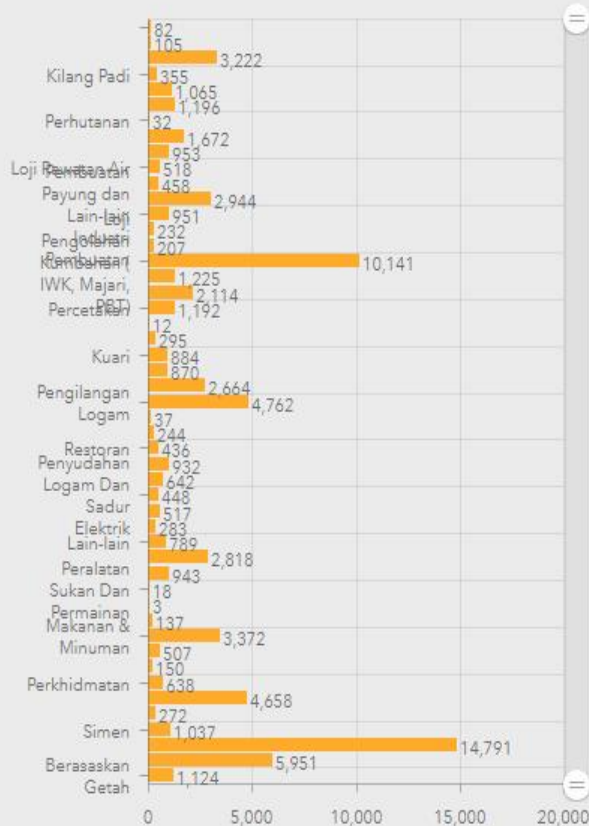

Environmental Impact

A collection of maps and apps that support the identification of potential environmental impacts

Analyze

Communicate

Solicit Feedback

Environmental Screening

Web based analysis and reporting of potential impacts on the natural environment

- Enables JAS to:
 - Quickly identify potential impacts
 - Sensitive species/protected areas
 - Other areas of concern
 - Use results for further analysis
 - Communicate analysis results with stakeholders
 - Support management decisions
 - Engage stakeholders

JUMLAH
 **78,898**

Last update: a minute ago

Bilangan Inventori Mengikut Jenis Industri

Last update: a minute ago

JOHOR
 **10,426**

Last update: a minute ago

KEDAH
 **3,921**

Last update: a minute ago