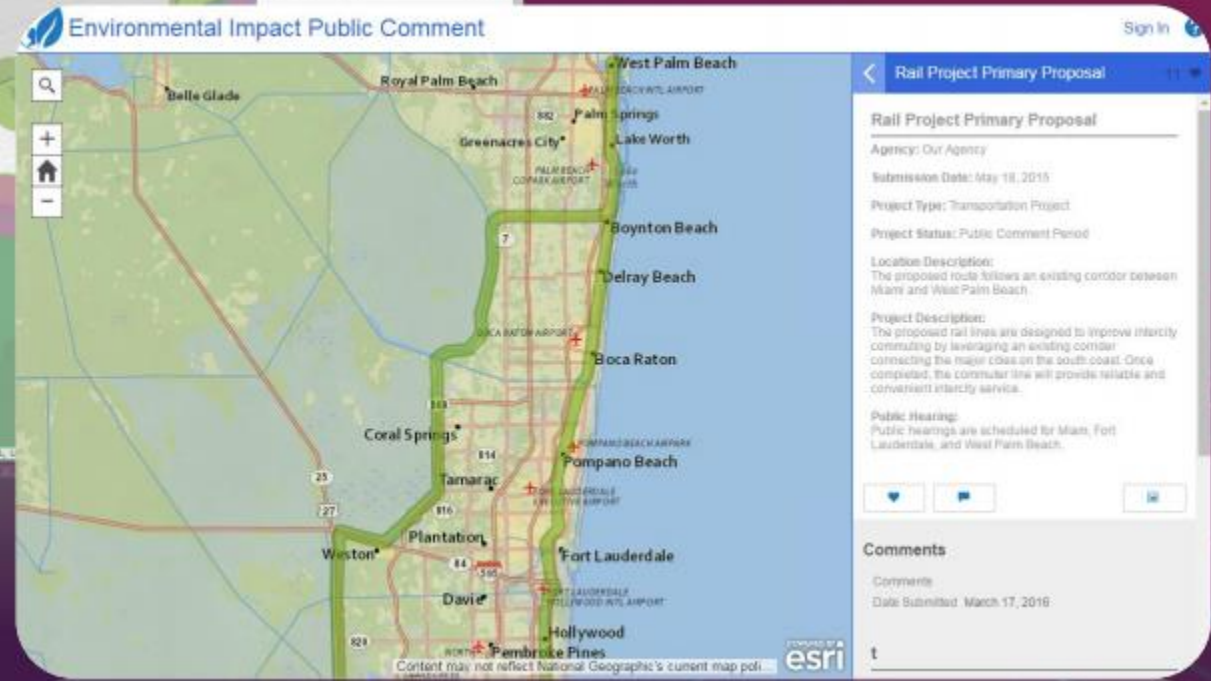

GIS is Solving Environmental Challenges

Integrating & Interconnecting Organizations

- ✓ Enhance Decision Making
- ✓ Streamline Environmental Operations
- ✓ Increase Operational Awareness
- ✓ Improve Analytical Capabilities
- ✓ Increase Service to Community
- ✓ Increase Community Engagement and Feedback
- ✓ Doing More with Less!

Environmental Impact

A collection of maps and apps that support the identification of potential environmental impacts

Analyze

Communicate

Solicit Feedback

Environmental Screening

Web based analysis and reporting of potential impacts on the natural environment